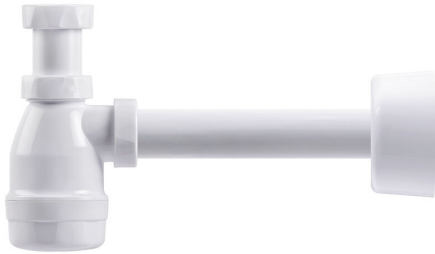

Item 8076325

Water trap kit designed for wall connection with a 1¼" bottle trap and a 32mm diameter outlet pipe. Comes with wall cover.

## Specifications

<b>Item Number</b>	8076325
<b>Function</b>	To washbasin, connection to wall
<b>Item Color</b>	White
<b>Material</b>	PP, ABS
<b>Outlet Dimension</b>	G32xØ32 mm
<b>Pressure Flow Temp</b>	0,6 l/s
<b>Version</b>	With straight pipe and flange