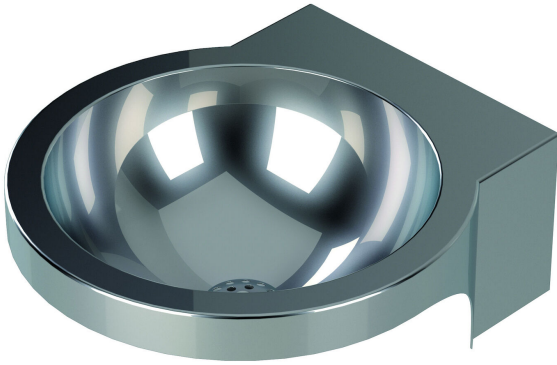

## Item 820030

V430 Wash basin in stainless steel with overflow. It is suitable for wall installation and has a G32 connection. The V430 Wash basin comes with a vertical waste, plug and overflow drain. It is durable and is practical for environments where strength and hygiene is a priority, for example schools, industrial settings and sports and leisure facilities.

## Item 7631214

V214 Wash basin in stainless steel. It is suitable for wall installation and has a G32 connection. The V214 Wash basin comes with a vertical waste, strainer and threaded rods for installation. It is durable and is practical for environments where strength and hygiene is a priority, for example schools, industrial settings and sports and leisure facilities.

## Item 7631218

V219 Wash basin for disability access in stainless steel. It is suitable for wall installation and has a G32 connection. The V219 Wash basin comes with a vertical waste, strainer and threaded rods for installation. It is durable and is practical for environments where strength and hygiene is a priority, for example schools, industrial settings and sports and leisure facilities.

## Item 820031

V480 Wash basin in stainless steel with

overflow. It is suitable for wall installation and has a G32 connection. The V480 Wash basin comes with a vertical waste, plug and overflow drain. It is durable and is practical for environments where strength and hygiene is a priority, for example schools, industrial settings and sports and leisure facilities.