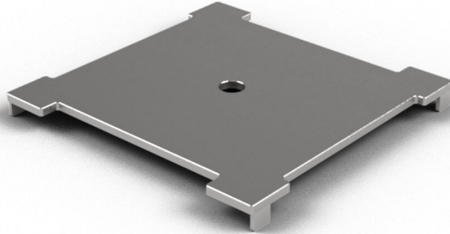

## Item 139719

Slot grating made of acid-resistant stainless steel. With load class L15 (1500 kg) for easier driving traffic. Dimensions 200×200 mm.

## Item 139717

Slot grating made of acid-resistant stainless steel. With load class L15 (1500 kg) for easier driving traffic. Dimensions 300×300 mm.

## Item 139406

Slot grating made of acid-resistant stainless steel. With load class L15 (1500 kg) for easier driving traffic. Dimensions 100×300 mm.

## Item 137297

Slot grating made of acid-resistant stainless steel. With load class L15 (1500 kg) for easier driving traffic. Dimensions 100×500 mm.