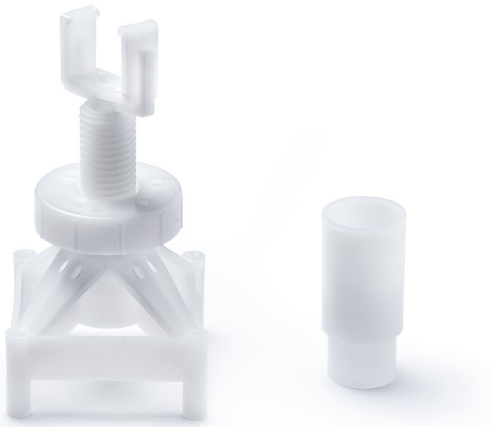

Item 855541

The Purus support is an accessory for installing Purus' stainless steel channel drains in concrete floors. It comes as a set of 4 plastic legs, which are height-adjustable between 90-200mm and are designed to hold the channel in place while pouring concrete.

Specifications

Item Number	855541
Function	For Purus channels
Item Color	White
Material	PP
Size	90-200 mm
Version	Adjustable height