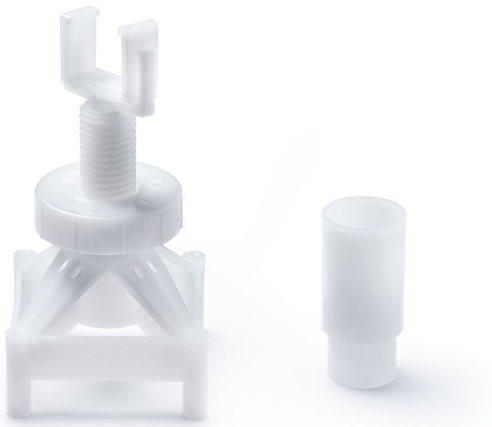

Item 07244

The Concrete installation support is an accessory for installing the Channel 100, Channel 200, Kitchen Channels, Grate and Slot Drain Modular and Industrial Channel in concrete floors. It is height adjustable from 90-200mm.

Specifications

Item Number	07244
Function	For Purus channels
Item Color	White
Material	PP
Size	90To200
Version	Adjustable height