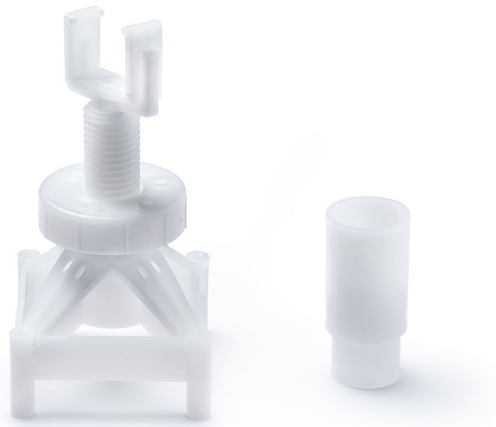

Item 07244

The Concrete installation support is an accessory for installing the Channel 100, Channel 200, Kitchen Channels, Grate and Slot Drain Modular and Industrial Channel in concrete floors. It is height adjustable from 90-200mm.

Specifications

Item Number	07244
Function	For Purus channels
Item Color	White
Material	PP
Size	90-200 mm
Version	Adjustable height