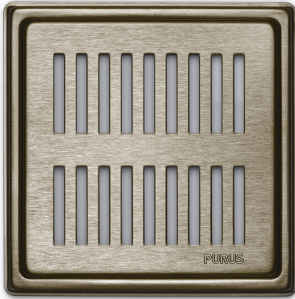

Item 7135079

Tile frame Rib bronze is a tile frame with square floor well strainer with high quality in PVD coated stainless steel. The tile frame is part of the Purus Square design series.

## Specifications

<b>Size</b>	154x154x6
<b>Item Number</b>	7135079
<b>Material</b>	Stainless steel 1.4301
<b>Floor Covering</b>	Tiles
<b>Surface</b>	PVD (Physical Vapour Deposition)
<b>Version</b>	Rib grate
<b>Item Color</b>	Bronze
<b>Pressure Flow Temp</b>	K3