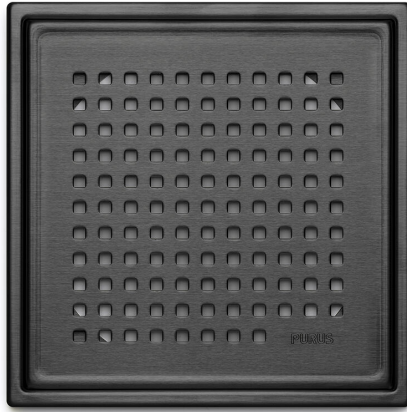

Item 7135081

Tile frame Chess matt black is a tile frame with square floor gully strainer with high quality in PVD coated stainless steel. The tile frame is part of the Purus Square design series.

## Specifications

<b>Item Number</b>	7135081
<b>Floor Covering</b>	Tiles
<b>Item Color</b>	Mat black
<b>Material</b>	Stainless steel 1.4301
<b>Pressure Flow Temp</b>	K3
<b>Size</b>	197x197x6
<b>Surface</b>	PVD (Physical Vapour Deposition)
<b>Version</b>	Chess grate