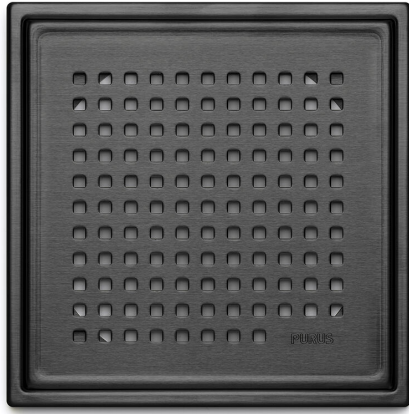

Item 7135081

Tile frame Chess matt black is a tile frame with square floor gully strainer with high quality in PVD coated stainless steel. The tile frame is part of the Purus Square design series.

## Specifications

<b>Item Number</b>	7135081
<b>Floor Covering</b>	Tiles
<b>Item Color</b>	Matt black
<b>Material</b>	Stainless steel 1.4301
<b>Pressure Flow Temp</b>	K3
<b>Size</b>	197x197x6 mm
<b>Surface</b>	PVD (Physical Vapour Deposition)
<b>Version</b>	Chess grate