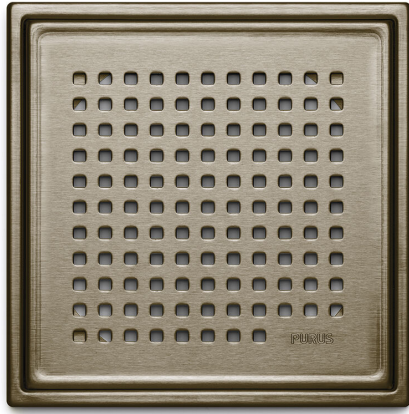

Item 7135082

Tile frame Chess bronze is a tile frame with square floor well strainer with high quality in PVD coated stainless steel. The tile frame is part of the Purus Square design series.

## Specifications

<b>Size</b>	197x197x6
<b>Item Number</b>	7135082
<b>Material</b>	Stainless steel 1.4301
<b>Floor Covering</b>	Tiles
<b>Surface</b>	PVD (Physical Vapour Deposition)
<b>Version</b>	Chess grate
<b>Item Color</b>	Bronze
<b>Pressure Flow Temp</b>	K3