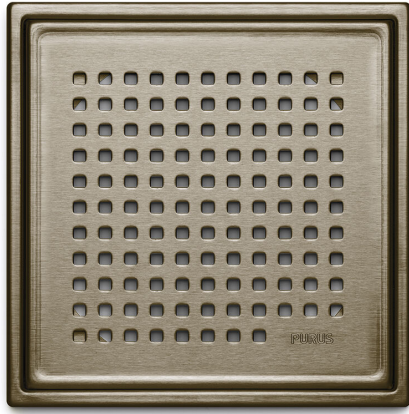

Item 7135082

Tile frame Chess bronze is a tile frame with square floor well strainer with high quality in PVD coated stainless steel. The tile frame is part of the Purus Square design series.

Specifications

Item Number	7135082
Floor Covering	Tiles
Item Color	Bronze
Material	Stainless steel 1.4301
Pressure Flow Temp	K3
Size	197x197x6
Surface	PVD (Physical Vapour Deposition)
Version	Chess grate