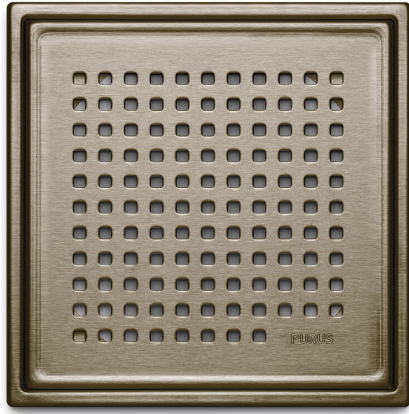

Item 7135082

Tile frame Chess bronze is a tile frame with square floor well strainer with high quality in PVD coated stainless steel. The tile frame is part of the Purus Square design series.

Specifications

Item Number	7135082
Floor Covering	Tiles
Item Color	Bronze
Material	Stainless steel 1.4301
Pressure Flow Temp	K3
Size	197x197x6 mm
Surface	PVD (Physical Vapour Deposition)
Version	Chess grate