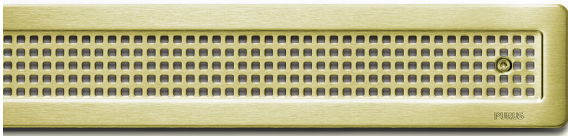

Item 7115469

600mm Brass Chess linear grate for the Purusline Living Plus 600. This grate is manufactured in brass-coloured stainless steel and comes complete with screws for installation.

Item 7115471

800mm Brass Chess linear grate for the Purusline Living Plus 800. This grate is manufactured in brass-coloured stainless steel and comes complete with screws for installation.

Item 7115472

900mm Brass Chess linear grate for the Purusline Living Plus 900. This grate is manufactured in brass-coloured stainless steel and comes complete with screws for installation.

Item 7115473

1000mm Brass Chess linear grate for the Purusline Living Plus 1000. This grate is manufactured in brass-coloured stainless steel and comes complete with screws for installation.

Specifications

Item Number	7115469
--------------------	---------

Floor Covering	Vinyl
-----------------------	-------

Function	For Purus Line Vinyl Plus
Item Color	Brass
Material	Stainless steel 1.4301
Pressure Flow Temp	K3
Size	600
Surface	PVD (Physical Vapour Deposition)
Version	Chess grate

Item Number	7115471
Floor Covering	Vinyl
Function	For Purus Line Vinyl Plus
Item Color	Brass
Material	Stainless steel 1.4301
Pressure Flow Temp	K3
Size	800
Surface	PVD (Physical Vapour Deposition)
Version	Chess grate