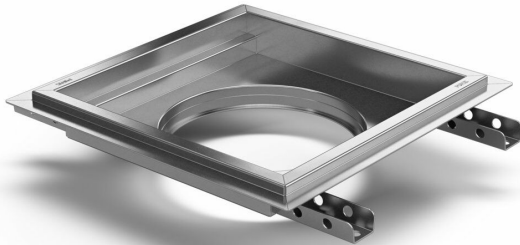

## Item 818170

Purus channel square 200 is a floor channel made of acid-resistant stainless steel for installation in concrete flooring. The floor channel is 200×200 och är avsedd för massagolv som ytskikt. The floor channel needs to be supplemented with grating/grid depending on the environment and outlet house in acid-resistant stainless steel.

## Item 818171

Purus channel square 300 is a floor channel made of acid-resistant stainless steel for installation in concrete. The floor channel is 300×300 och är avsedd för massagolv som ytskikt. The floor channel needs to be supplemented with grating/grid depending on the environment and outlet house in acid-resistant stainless steel.

## Specifications

<b>Item Number</b>	818170
<b>Construction Height</b>	50
<b>Electrical Data</b>	1,9 l
<b>Floor Construction</b>	Concrete flooring
<b>Floor Covering</b>	Resin
<b>Function</b>	Central outlet
<b>Item Color</b>	Stainless

<b>Material</b>	Acid-resistant stainless steel 1.4404
<b>Outlet Dimension</b>	Side/bottom in stainless steel in Ø75/Ø110 mm
<b>Size</b>	200x200x50
<b>Surface</b>	Pickled
<b>Version</b>	Do not forget grid/outlet house
<b>Item Number</b>	818171
<b>Construction Height</b>	50
<b>Electrical Data</b>	3,9 l
<b>Floor Construction</b>	Concrete flooring
<b>Floor Covering</b>	Resin
<b>Function</b>	Central outlet
<b>Item Color</b>	Stainless
<b>Material</b>	Acid-resistant stainless steel 1.4404
<b>Outlet Dimension</b>	Side/bottom in stainless steel in Ø75/Ø110 mm
<b>Size</b>	300x300x50
<b>Surface</b>	Pickled
<b>Version</b>	Do not forget grid/outlet house