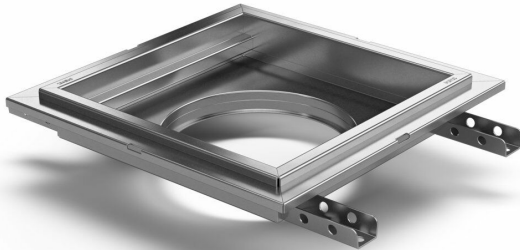

## Item 818190

Purus channel square 200 is a floor channel made of acid-resistant stainless steel for installation in concrete flooring. The floor channel is 200x200 och är avsedd för klinkergolv som ytskikt. The floor channel needs to be supplemented with grating/grid depending on the environment and outlet house in acid-resistant stainless steel.

## Specifications

<b>Item Number</b>	818190
<b>Construction Height</b>	60
<b>Electrical Data</b>	1,9 l
<b>Floor Construction</b>	Concrete flooring
<b>Floor Covering</b>	Tile floor with glueing flange
<b>Function</b>	Central outlet
<b>Item Color</b>	Stainless
<b>Material</b>	Acid-resistant stainless steel 1.4404
<b>Outlet Dimension</b>	Side/bottom in stainless steel in Ø75/Ø110 mm
<b>Size</b>	200x200x50 mm

**Surface**

Pickled

**Version**

Do not forget grid/outlet house

Dimension (mm)	LxW (mm)	Ø (mm)
200x200	203x203	150
300x300	303x303	220