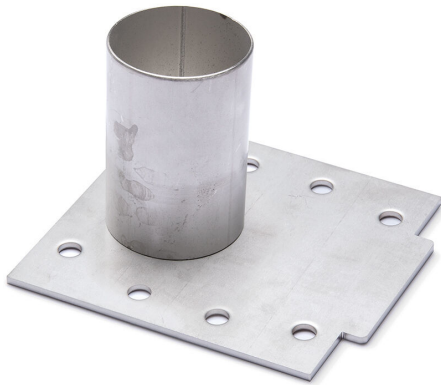

Item 855662

Screw connection in acid-resistant stainless steel with D50 socket intended for Purus channel spalte module gable.

Specifications

Size	500×500
Item Number	855662
Material	Acid-resistant stainless steel 1.4404
Surface	Pickled
Item Color	Stainless
Function	Side outlet