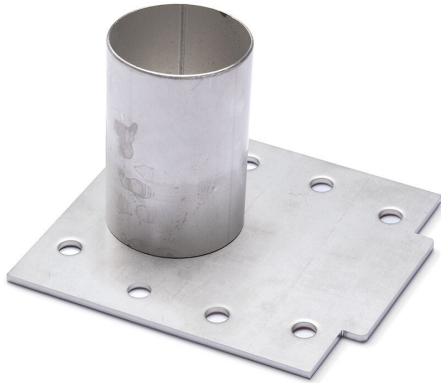

Item 855662

Screw connection in acid-resistant stainless steel with D50 socket intended for Purus channel spalte module gable.

## Specifications

<b>Item Number</b>	855662
<b>Function</b>	Side outlet
<b>Item Color</b>	Stainless
<b>Material</b>	Acid-resistant stainless steel 1.4404
<b>Size</b>	500×500
<b>Surface</b>	Pickled