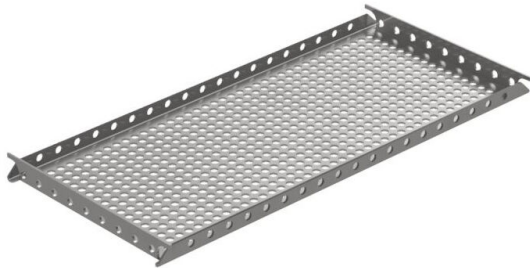

## Item 856690

Filter basket in stainless steel with a volume of 0.45 liters. The Filter basket is used to collect particles larger than 5 mm, e.g. leaves, so they do not fill up the water trap. The Filter basket is picked up for emptying and reassembled.

## Item 856689

Filter basket in stainless steel with a volume of 0.33 liters. The Filter basket is used to collect particles larger than 5 mm, e.g. leaves, so they do not fill up the water trap. The Filter basket is picked up for emptying and reassembled.

## Item 856691

Filter basket in stainless steel with a volume of 0.56 liters. The Filter basket is used to collect particles larger than 5 mm, e.g. leaves, so they do not fill up the water trap. The Filter basket is picked up for emptying and reassembled.

## Specifications

|                    |                                       |
|--------------------|---------------------------------------|
| <b>Item Number</b> | 856690                                |
| <b>Function</b>    | For Purus Channel 150                 |
| <b>Item Color</b>  | Stainless                             |
| <b>Material</b>    | Acid-resistant stainless steel 1.4404 |
| <b>Size</b>        | 400                                   |