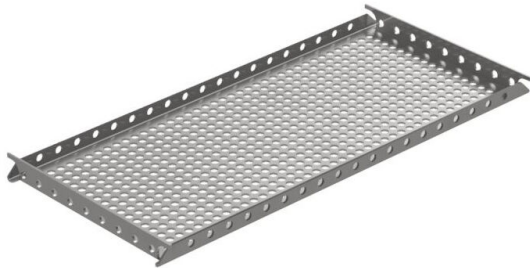

## Item 856690

Filter basket in stainless steel with a volume of 0.45 liters. The Filter basket is used to collect particles larger than 5 mm, e.g. leaves, so they do not fill up the water trap. The Filter basket is picked up for emptying and reassembled.

## Item 856689

Filter basket in stainless steel with a volume of 0.33 liters. The Filter basket is used to collect particles larger than 5 mm, e.g. leaves, so they do not fill up the water trap. The Filter basket is picked up for emptying and reassembled.

## Item 856691

Filter basket in stainless steel with a volume of 0.56 liters. The Filter basket is used to collect particles larger than 5 mm, e.g. leaves, so they do not fill up the water trap. The Filter basket is picked up for emptying and reassembled.

## Specifications

<b>Item Number</b>	856690
<b>Function</b>	For Purus Channel 150
<b>Item Color</b>	Stainless
<b>Material</b>	Acid-resistant stainless steel 1.4404
<b>Size</b>	400

**Surface** Pickled

**Item Number** 856689