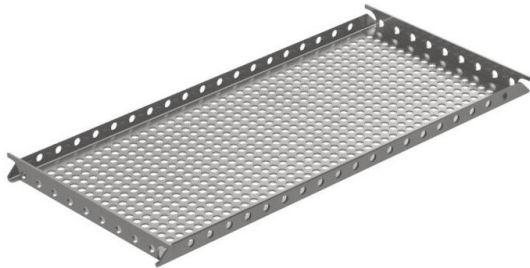

Item 856690

Filter basket in stainless steel with a volume of 0.45 liters. The Filter basket is used to collect particles larger than 5 mm, e.g. leaves, so they do not fill up the water trap. The Filter basket is picked up for emptying and reassembled.

Item 856689

Filter basket in stainless steel with a volume of 0.33 liters. The Filter basket is used to collect particles larger than 5 mm, e.g. leaves, so they do not fill up the water trap. The Filter basket is picked up for emptying and reassembled.

Item 856691

Filter basket in stainless steel with a volume of 0.56 liters. The Filter basket is used to collect particles larger than 5 mm, e.g. leaves, so they do not fill up the water trap. The Filter basket is picked up for emptying and reassembled.

Specifications

Item Number	856690
Function	For Purus Channel 150
Item Color	Stainless
Material	Acid-resistant stainless steel 1.4404
Size	400 mm

Surface Pickled

Item Number 856689

Function For Purus Channel 150