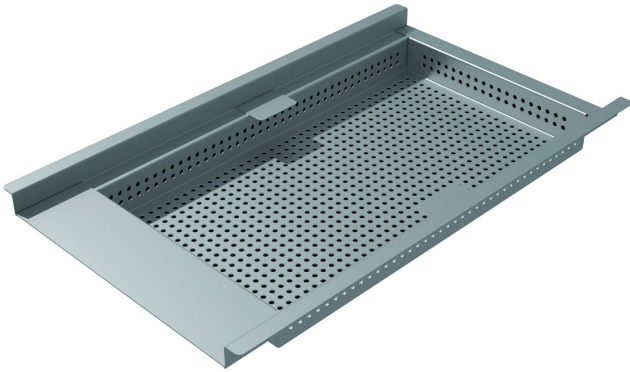

Item 818950

Filter basket in stainless steel with a volume of 1,8 liters. The Filter basket is used to collect particles larger than 5 mm, e.g. leaves, so they do not fill up the water trap. The Filter basket is picked up for emptying and reassembled.

Item 818952

Filter basket in stainless steel with a volume of 3,2 liters. The Filter basket is used to collect particles larger than 5 mm, e.g. leaves, so they do not fill up the water trap. The Filter basket is picked up for emptying and reassembled.

Specifications

Item Number	818950
Electrical Data	1,8 l
Function	For Purus channel combo
Item Color	Stainless
Material	Acid-resistant stainless steel 1.4404
Size	300x300x60 mm
Surface	Pickled
Version	Low
Item Number	818952

Electrical Data

3,2 l

Function

For Purus channel combo

Item Color

Stainless

Material

Acid-resistant stainless steel 1.4404