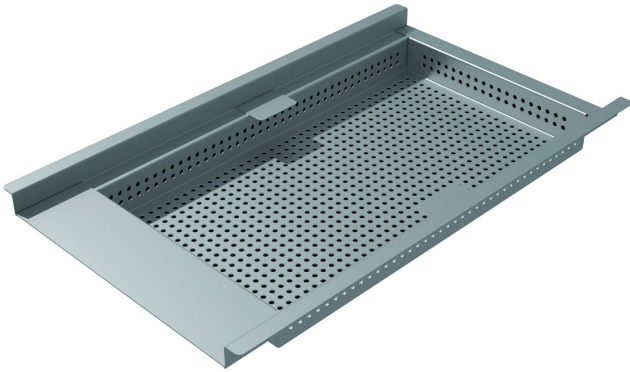

## Item 818950

Filter basket in stainless steel with a volume of 1,8 liters. The Filter basket is used to collect particles larger than 5 mm, e.g. leaves, so they do not fill up the water trap. The Filter basket is picked up for emptying and reassembled.

## Item 818952

Filter basket in stainless steel with a volume of 3,2 liters. The Filter basket is used to collect particles larger than 5 mm, e.g. leaves, so they do not fill up the water trap. The Filter basket is picked up for emptying and reassembled.

## Specifications

<b>Item Number</b>	818950
<b>Electrical Data</b>	1,8 l
<b>Function</b>	For Purus channel combo
<b>Item Color</b>	Stainless
<b>Material</b>	Acid-resistant stainless steel 1.4404
<b>Size</b>	300x300x60
<b>Surface</b>	Pickled
<b>Version</b>	Low
<b>Item Number</b>	818952

**Electrical Data**

3,2 l

**Function**

For Purus channel combo

**Item Color**

Stainless

**Material**

Acid-resistant stainless steel 1.4404