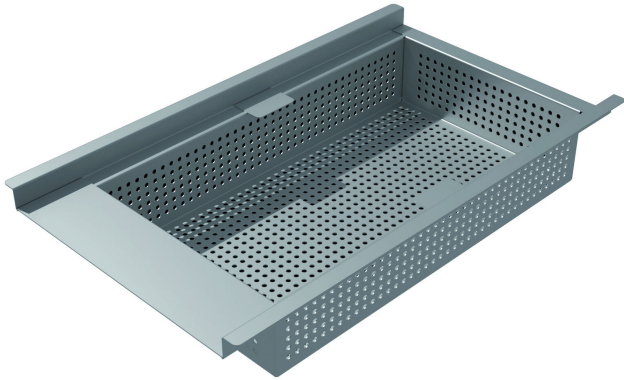

Item 818953

Filter basket in stainless steel with a volume of 6,2 liters. The Filter basket is used to collect particles larger than 5 mm, e.g. leaves, so they do not fill up the water trap. The Filter basket is picked up for emptying and reassembled.

Specifications

Item Number	818953
Electrical Data	6 l
Item Color	Stainless
Material	Acid-resistant stainless steel 1.4404
Size	500x300x100
Surface	Pickled
Version	High