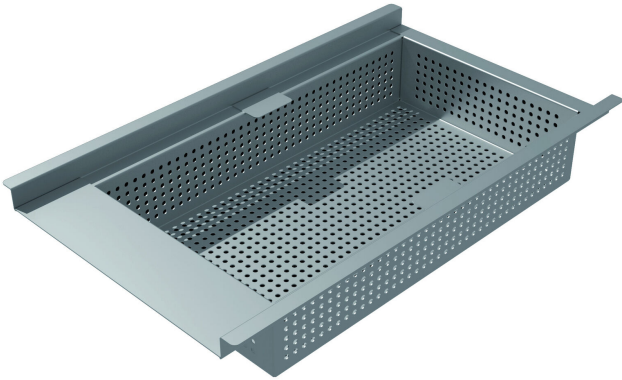

## Item 818953

Filter basket in stainless steel with a volume of 6,2 liters. The Filter basket is used to collect particles larger than 5 mm, e.g. leaves, so they do not fill up the water trap. The Filter basket is picked up for emptying and reassembled.

### Specifications

<b>Item Number</b>	818953
<b>Electrical Data</b>	6 l
<b>Item Color</b>	Stainless
<b>Material</b>	Acid-resistant stainless steel 1.4404
<b>Size</b>	500x300x100
<b>Surface</b>	Pickled
<b>Version</b>	High