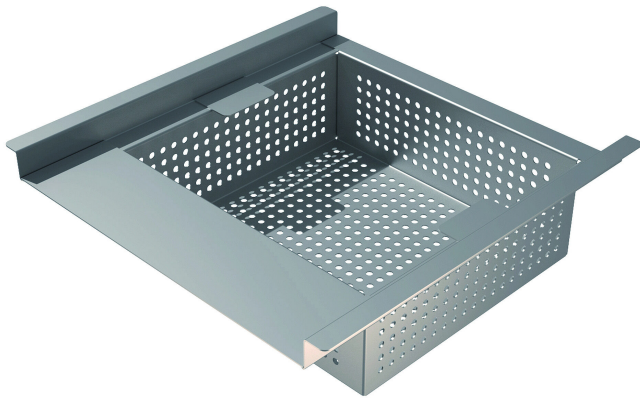

Item 818951

Filter basket in stainless steel with a volume of 3,7 liters. The Filter basket is used to collect particles larger than 5 mm, e.g. leaves, so they do not fill up the water trap. The Filter basket is picked up for emptying and reassembled.

Specifications

Item Number	818951
Electrical Data	3,7 l
Function	For Purus channel combo
Item Color	Stainless
Material	Acid-resistant stainless steel 1.4404
Size	300x300x100
Surface	Pickled
Version	High