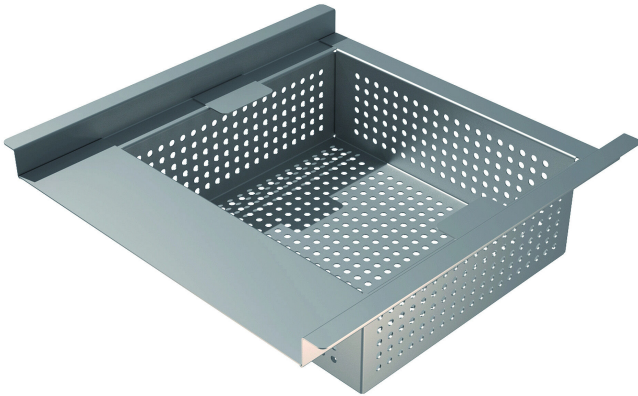

Item 818951

Filter basket in stainless steel with a volume of 3,7 liters. The Filter basket is used to collect particles larger than 5 mm, e.g. leaves, so they do not fill up the water trap. The Filter basket is picked up for emptying and reassembled.

Specifications

Item Number	818951
Electrical Data	3,7 l
Function	For Purus channel combo
Item Color	Stainless
Material	Acid-resistant stainless steel 1.4404
Size	300x300x100 mm
Surface	Pickled
Version	High