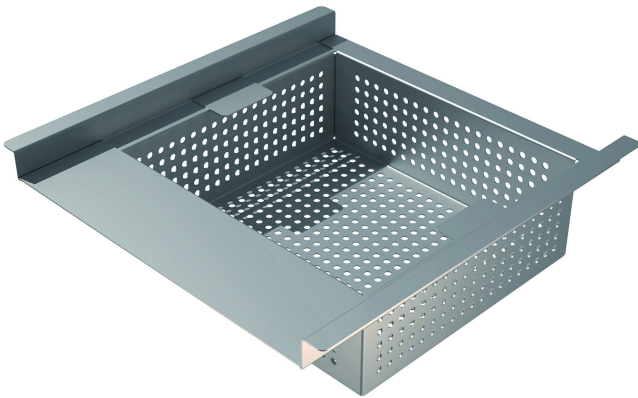

Item 818951

Filter basket in stainless steel with a volume of 3,7 liters. The Filter basket is used to collect particles larger than 5 mm, e.g. leaves, so they do not fill up the water trap. The Filter basket is picked up for emptying and reassembled.

Specifications

Item Number	818951
Electrical Data	3,7 l
Function	For Purus channel combo
Item Color	Stainless
Material	Acid-resistant stainless steel 1.4404
Size	300x300x100
Surface	Pickled
Version	High